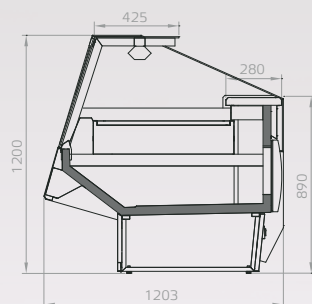

LAURA V

Model	Dĺžka (mm)	Výstavná plocha (m²)	Objem (l)	Trieda
Model	Length (mm)	Total display area TDA (m²)	Volume (l)	Class
Модель	Длина (мм)	Выставочная площадь (м²)	Объем (л)	Класс
LENA/LAURA 937 V	937	0,86	344	3M1
LENA/LAURA 1250 V	1250	1,15	458	3M1
LENA/LAURA 1875 V	1875	1,69	688	3M1
LENA/LAURA 2500 V	2500	2,29	917	3M1
LENA/LAURA 3125 V	3125	2,92	1146	3M1
LENA/LAURA 3750 V	3750	3,38	1375	3M1
LENA/LAURA 45E		0,80	91	3M1
LENA/LAURA 45I		0,70	87	3M1
LENA/LAURA 90E		1,70	197	3M1
LENA/LAURA 90I		1,60	187	3M1

RAL:
1021
3020
5015
6032
7037
7047
9006
9010
9011
wooden decor:
oak
cherry