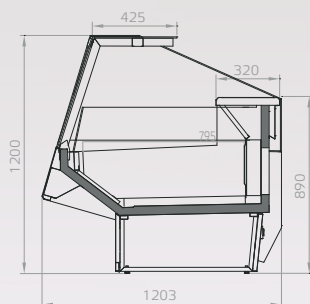

LAURA V Za

Model	Dĺžka (mm)	Výstavná plocha (m²)	Objem (l)	Trieda
Model	Length (mm)	Total display area TDA (m²)	Volume (l)	Class
Модель	Длина (мм)	Выставочная площадь (м²)	Объем (л)	Класс
LENA/LAURA 937 V	937	0,86	344	3M1
LENA/LAURA 1250 V	1250	1,15	458	3M1
LENA/LAURA 1875 V	1875	1,69	688	3M1
LENA/LAURA 2500 V	2500	2,29	917	3M1
LENA/LAURA 3125 V	3125	2,92	1146	3M1
LENA/LAURA 3750 V	3750	3,38	1375	3M1
LENA/LAURA 45E		0,80	91	3M1
LENA/LAURA 45I		0,70	87	3M1
LENA/LAURA 90E		1,70	197	3M1
LENA/LAURA 90I		1,60	187	3M1

RAL:
1021
3020
5015
6032
7037
7047
9006
9010
9011
wooden decor:
oak
cherry