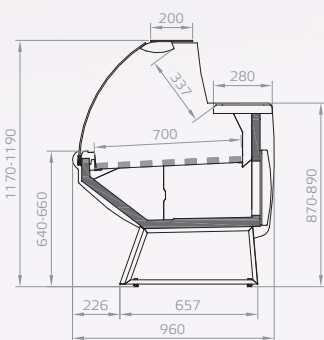

Na zlepšenie úžitkových vlastností Pastorkalt a.s. dodáva na objednávku nasledovné príslušenstvo: krájacia doska, držiak na nože, držiak na váhu, držiak na papier.

Narrow refrigerated display cabinet ideally suited for use where space is limited. The cabinet has been manufactured with ventilated cooling and / or as ambient cabinet, for the sale of biscuits. There is a possibility to multiplex them and incorporate an intermediate service counter. Kristina display area is made of stainless steel. All the insulated parts are produced from polyurethane injected panels. Frontal curved glass is manufactured from tempered safety glass. Aluminium profile situated in front of cabinet ensures protection against damage.

newKRISTINA V

newKRISTINA P

newKRISTINA MP

newKRISTINA MP 45°E

newKRISTINA MP 90°E

newKRISTINA MP 90°I

newKRISTINA MP 45°I

Model Model Модель	Dĺžka (mm) Length (mm) Длина (мм)	Výstavná plocha (m ²) Display surface (m ²) Выставочная площадь (м ²)	Objem (l) Volume (l) Объем (л)	Trieda Class Класс
newKRISTINA 1250 V	1 250	0,86	286	3M1
newKRISTINA 1562 V	1 562	1,07	358	3M1
newKRISTINA 1875 V	1 875	1,28	429	3M1
newKRISTINA 2500 V	2 500	1,71	572	3M1
newKRISTINA 3125 V	3 125	2,14	715	3M1